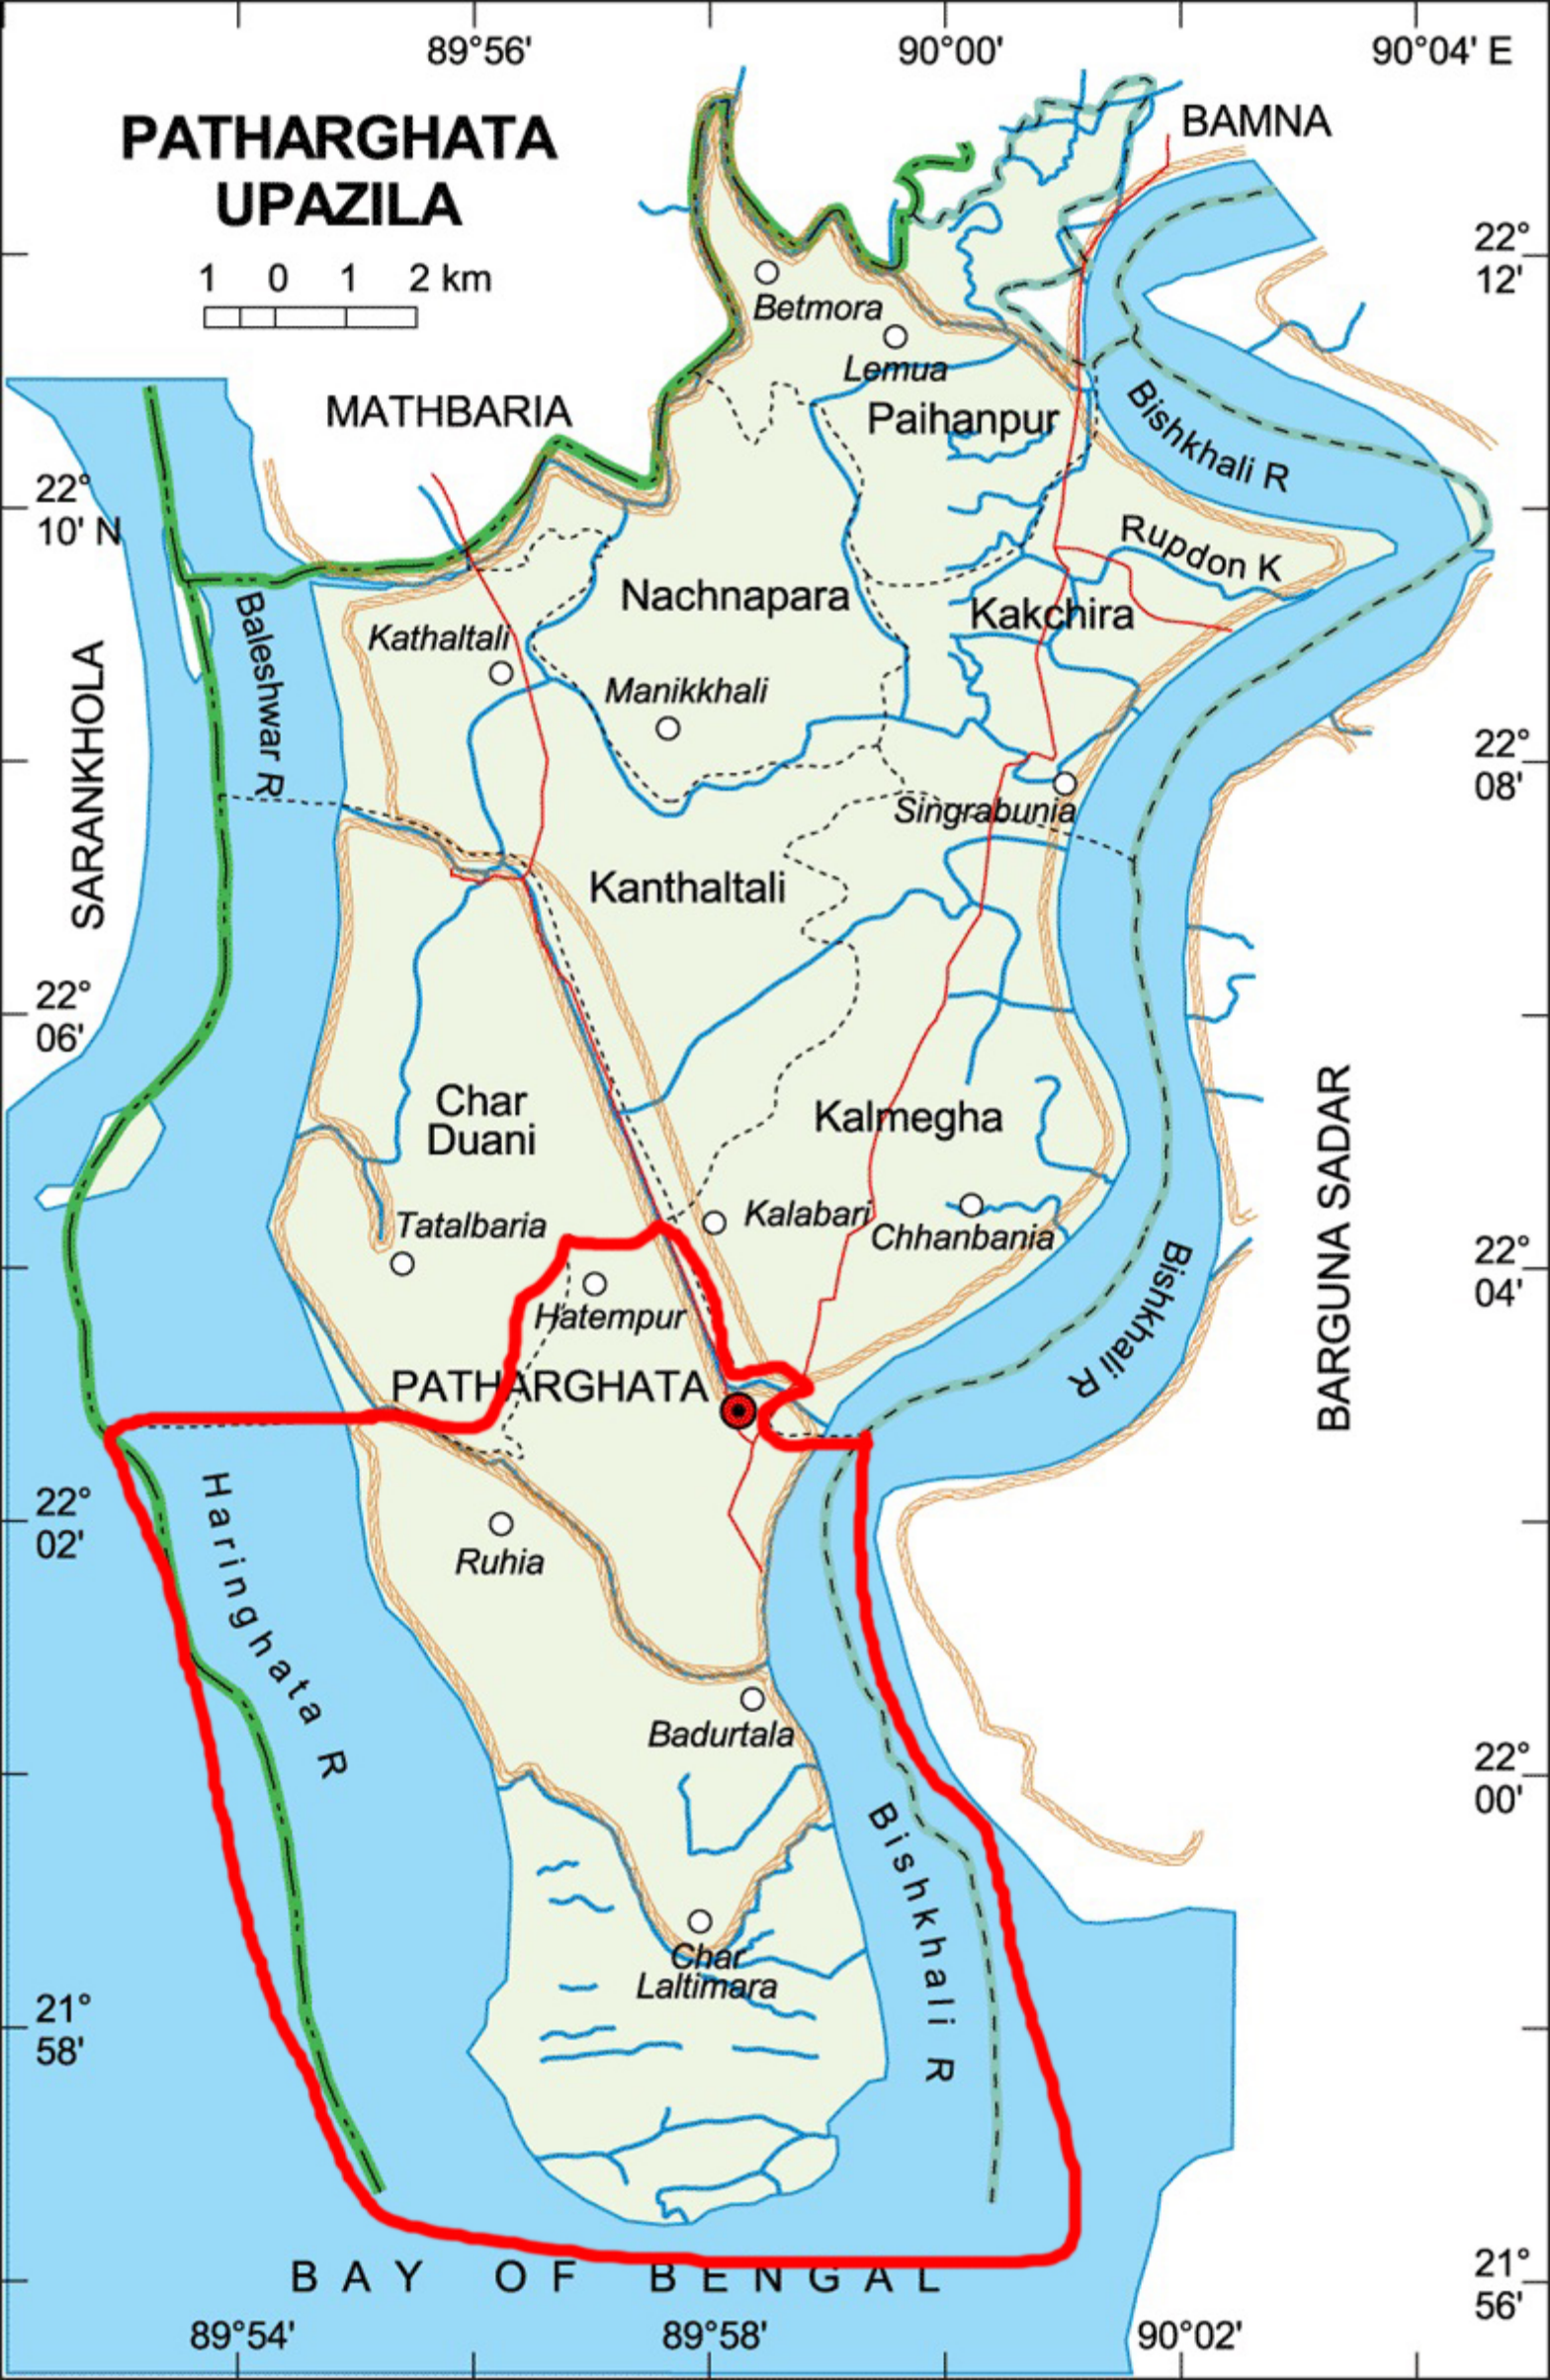

PATHARGHATA UPAZILA

1 0 1 2 km

22°
10' N

22°
06'

22°
02'

21°
58'

22°
12'

22°
08'

22°
04'

22°
00'

21°
56'

89°56'

90°00'

90°04' E

89°54'

89°58'

90°02'

BAY OF BENGAL

SARANKHOLA

BARGUNA SADAR

BAMNA

Bishkhali R

Rupdon K

Bishkhali R

Kalmegha

Char Duani

Tatalbaria

Kalabari

Chhanbania

PATHARGHATA

Hatempur

Ruhia